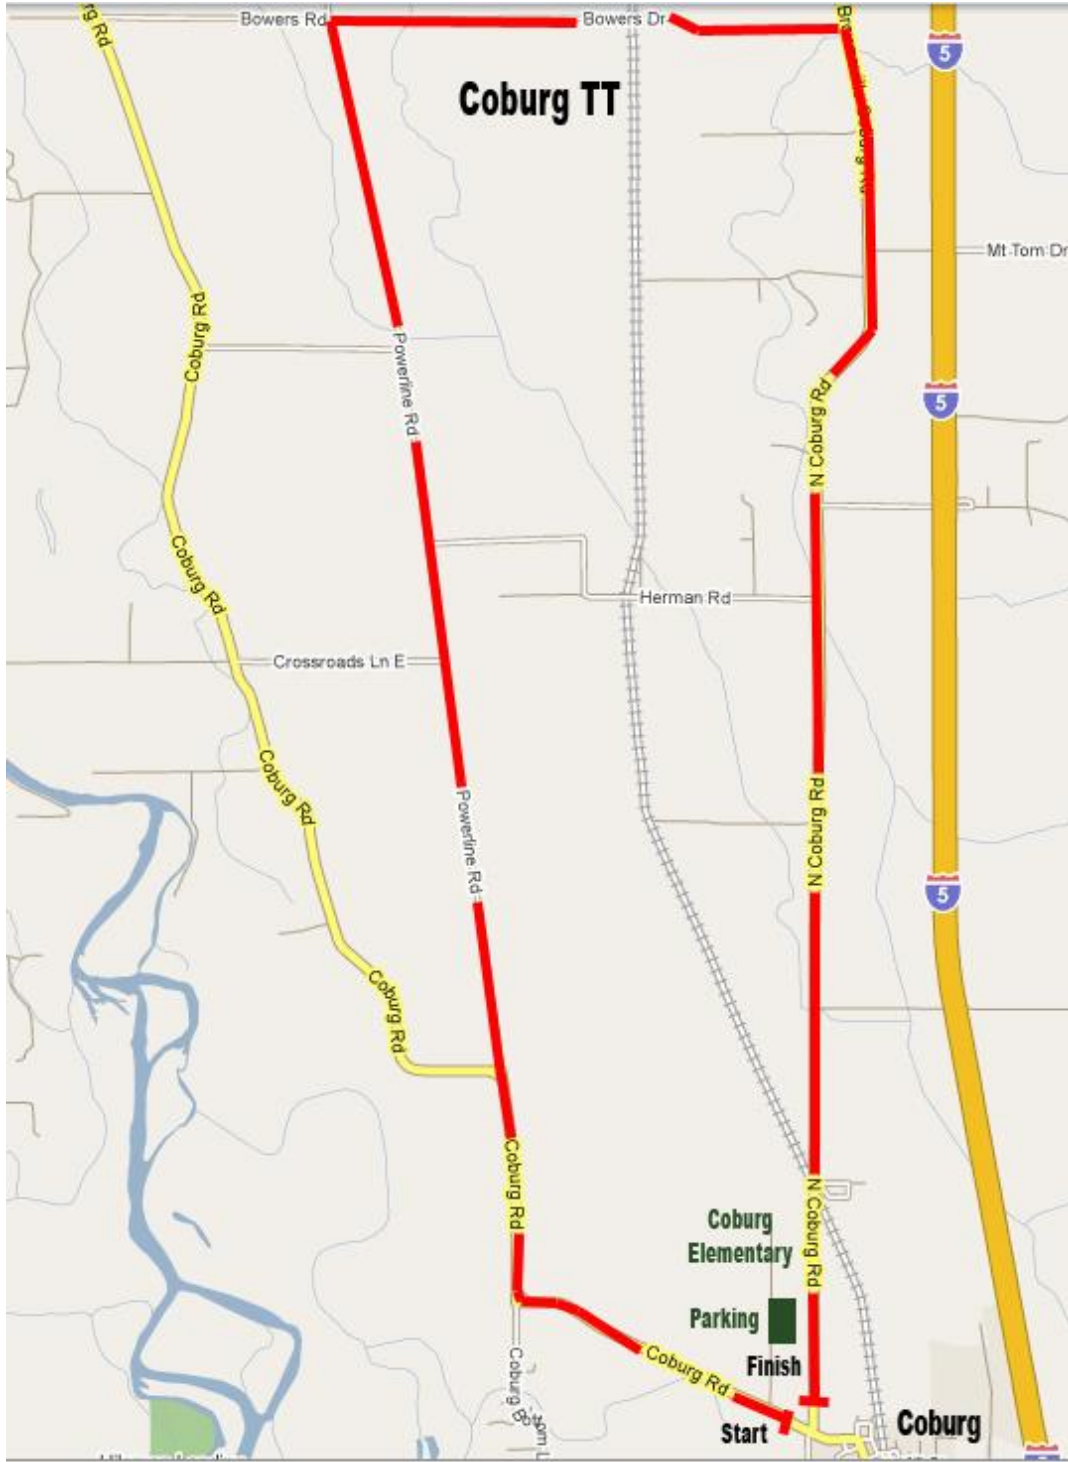

Directions to Coburg Elementary School
91274 N Coburg Road, Coburg

Take Exit 199 off I-5. Head West on E Pearl St. Go Right on Coburg Road through town. Take a right on Coburg Road North. School is just past Fire Station.