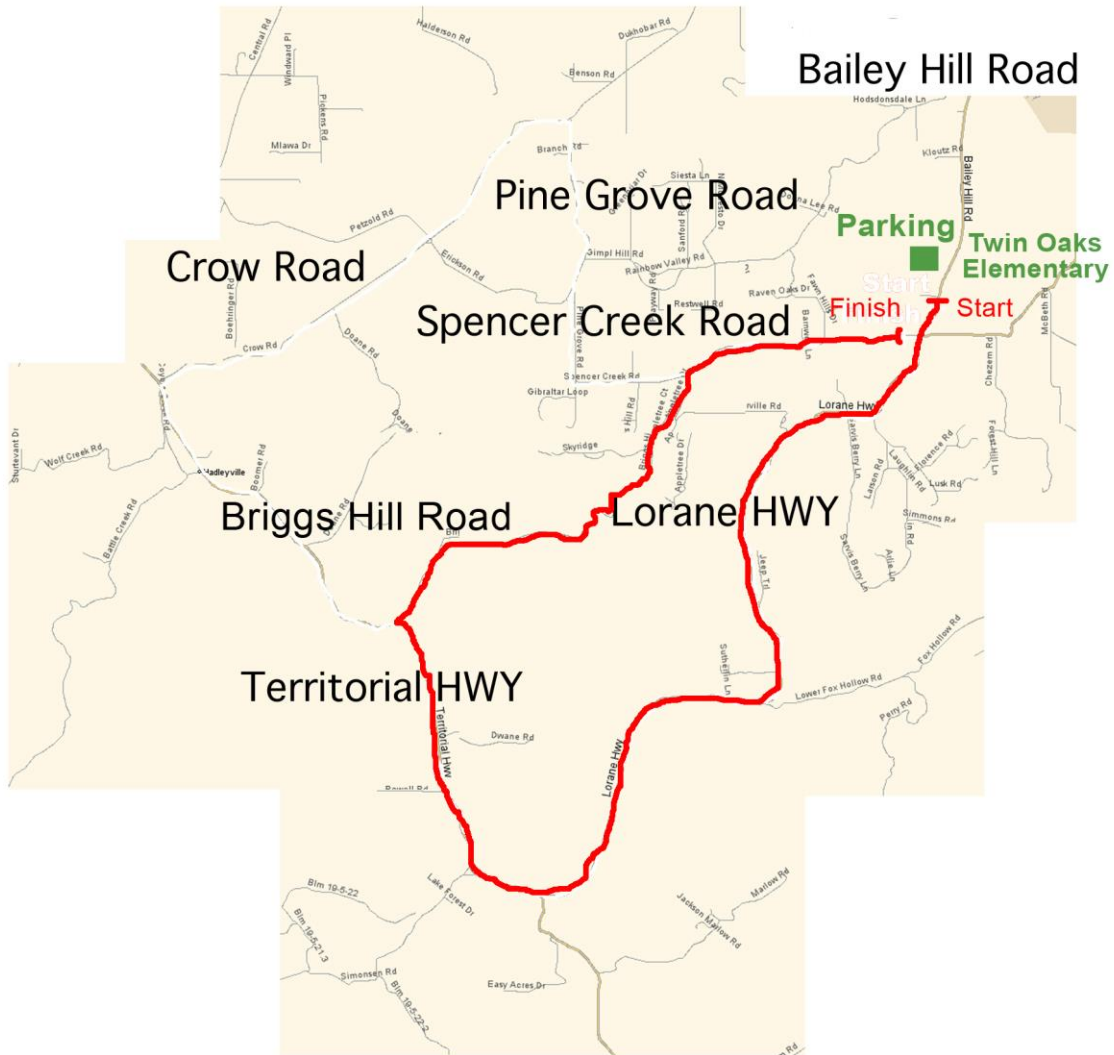

Good Shepherd Lutheran Church

85780 McBeth Road, Eugene

SPEND 3 DAYS IN OREGON - ENJOY BEAUTIFUL SCENERY - GO ANAEROBIC

Hello and Welcome to the Eugene Celebration Stage Race.

This is your official Race Bible. The packet also includes stage maps, driving directions, and a schedule. But first, here are the Rules and Regulations.

Briggs Hill Road Race

**From Eugene take 11th Ave West
Pass Chambers Street
Pass Burger King and Fred Meyer
Left on Bailey Hill
Left to continue on Bailey Hill
Twin Oaks School on right before Spencer Creek**