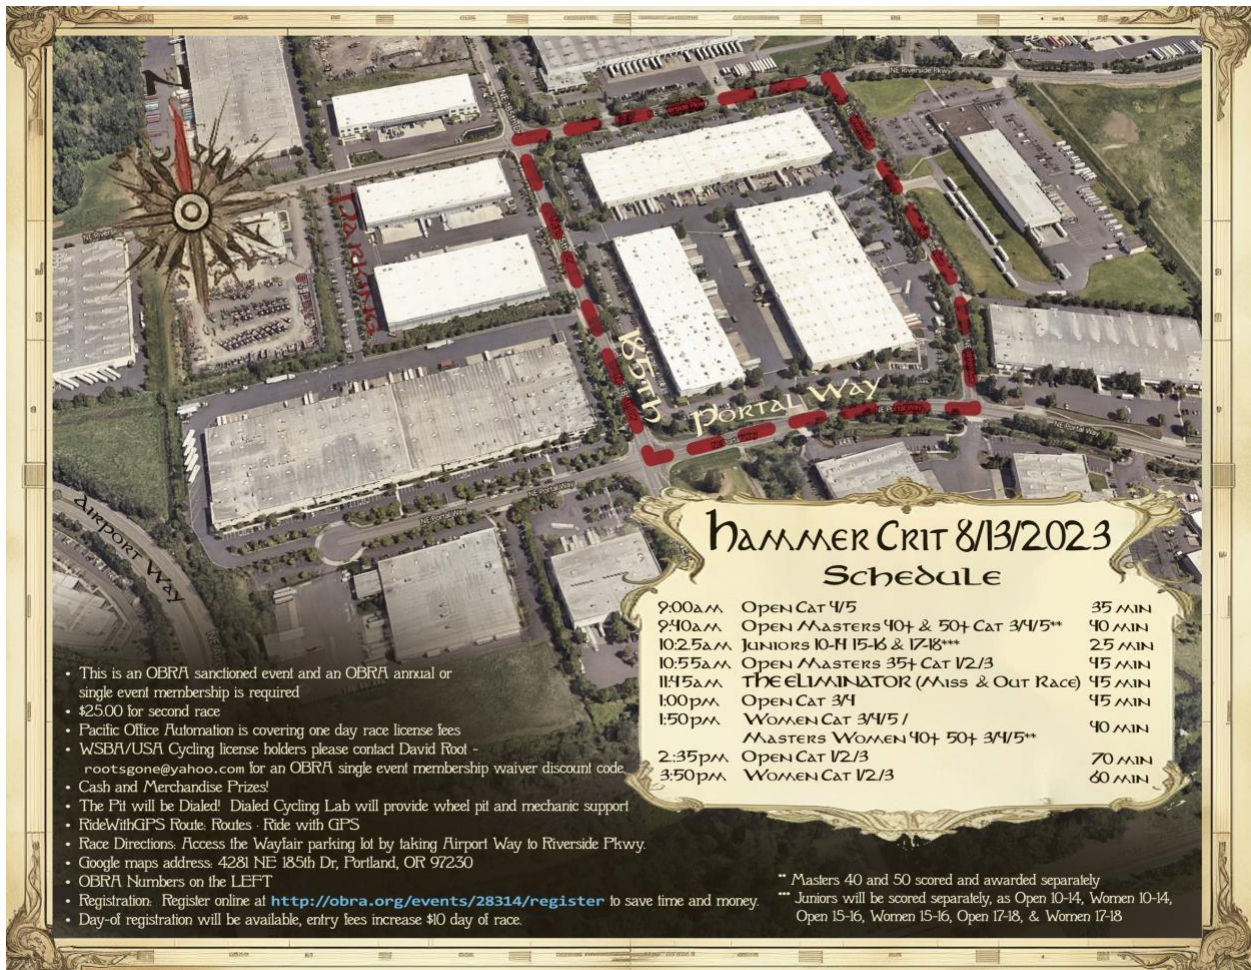

11:45am - THE ELIMINATOR (Missing Out/Elimination Race)

1:00pm - Open Cat 3/4

1:50pm - Women Cat 3/4/5 + Masters Women 40+ 50+ 3/4/5

2:35pm - Open Cat 1/2/3

3:50pm - Women Cat 1/2/3

Sunday 8/13/2023

NE 185th and Riverside Pkwy

Portland, OR - Racing starts at 9am

<http://obra.org/events/28314/register>

HAMMER CRIT 8/13/2023 Schedule

9:00am	Open Cat 4/5	35 MIN
9:40am	Open Masters 40+ & 50+ Cat 3/4/5**	40 MIN
10:25am	Juniors 10-11 15-16 & 17-18***	25 MIN
10:55am	Open Masters 35+ Cat 1/2/3	45 MIN
11:45am	THE ELIMINATOR (Miss & Out Race)	45 MIN
1:00pm	Open Cat 3/4	45 MIN
1:50pm	Women Cat 3/4/5 / Masters Women 40+ 50+ 3/4/5**	40 MIN
2:35pm	Open Cat 1/2/3	70 MIN
3:50pm	Women Cat 1/2/3	60 MIN

- This is an OBRA sanctioned event and an OBRA annual or single event membership is required
- \$2500 for second race
- Pacific Office Automation is covering one day race license fees
- WSBA/USA Cycling license holders please contact David Root - rootsgone@yahoo.com for an OBRA single event membership waiver discount code.
- Cash and Merchandise Prizes!
- The Pit will be Dialed! Dialed Cycling Lab will provide wheel pit and mechanic support
- RideWithGPS Route. Routes - Ride with GPS
- Race Directions: Access the Wayfair parking lot by taking Airport Way to Riverside Pkwy.
- Google maps address: 4281 NE 185th Dr, Portland, OR 97230
- OBRA Numbers on the LEFT
- Registration. Register online at <http://obra.org/events/28314/register> to save time and money.
- Day-of registration will be available, entry fees increase \$10 day of race.